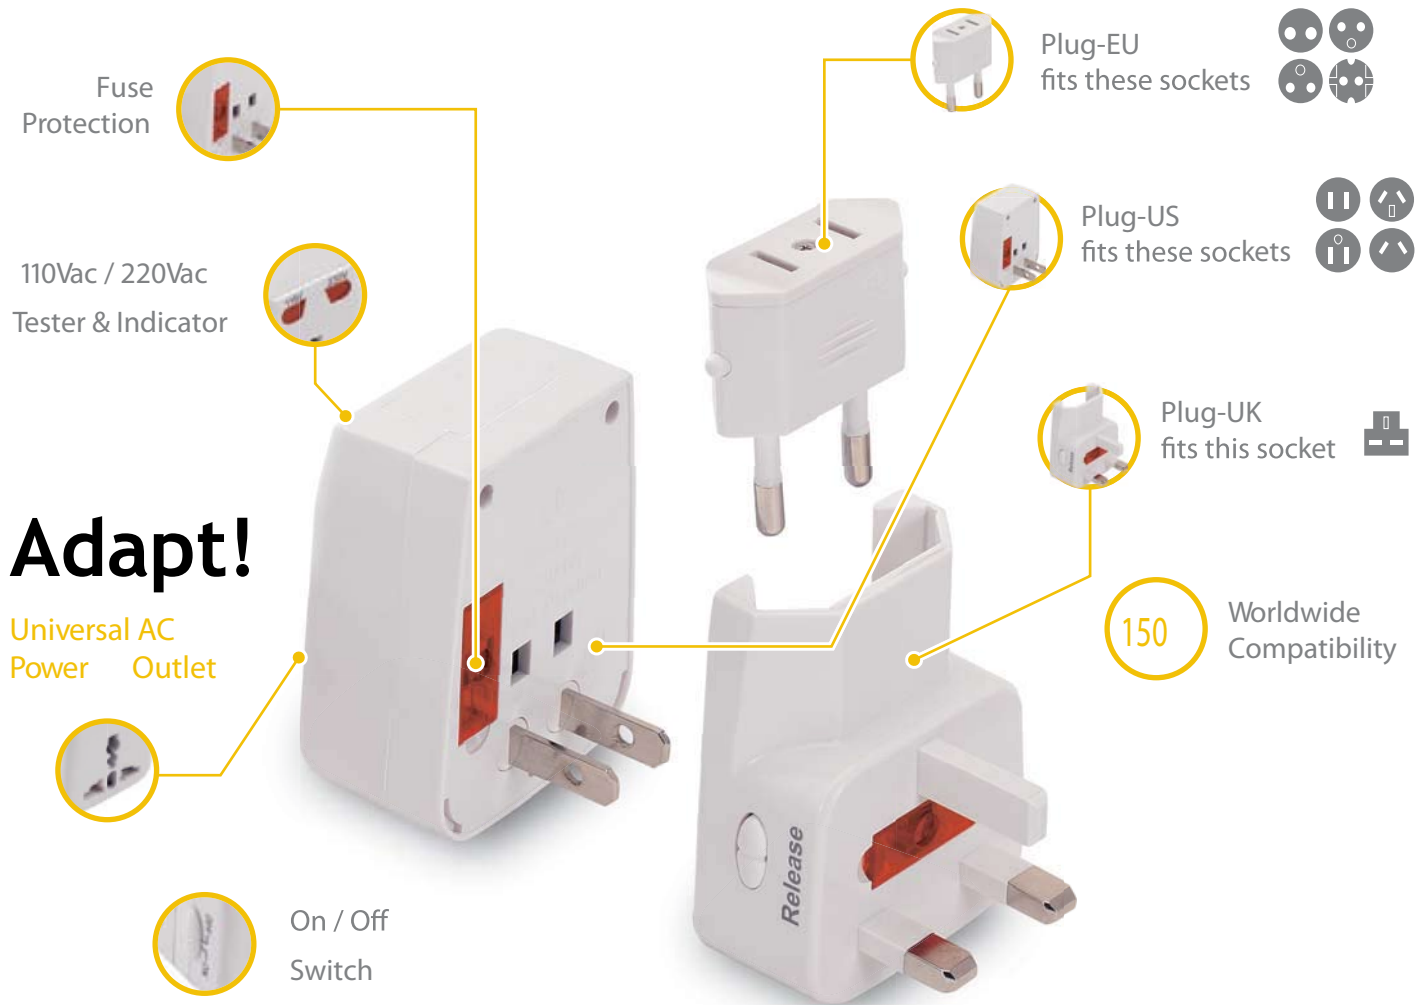

Anywhere!

Universal Travel Adapter

OneAdapter™ Essential

More than a travel adapter!

OneAdapter™

Technical Specifications

Max. Power: AC 125V~6A / AC 250V~3A

Fuse: 3A / 250Vac

Dimension (LxWxH): 63 x 54 x 73 mm

Weight: 95 g.

Patent Pending