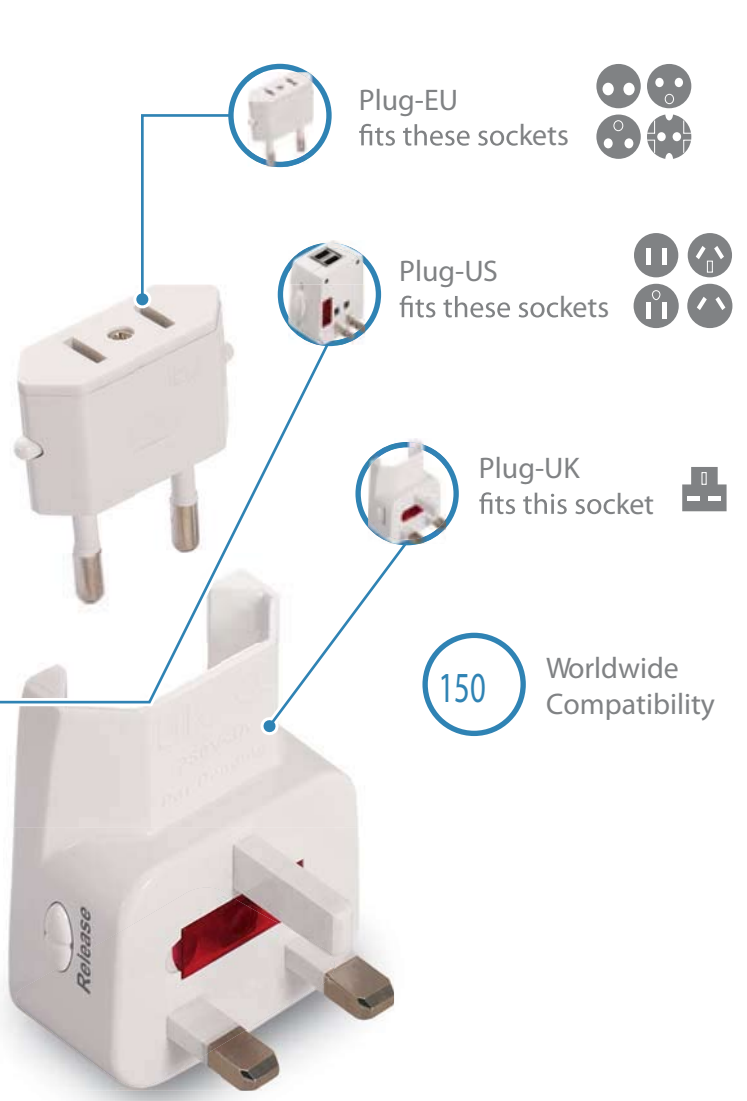

Charge!

Built-in Auto Switching
Dual USB Charger

Adapt!

Anywhere!

Universal Travel Adapter

OneAdapter™ ChargerDual

Do even more, with less!

OneAdapter™ ChargerDual PA-PPI-380

Technical Specifications
AC Max. Power: AC 125V~6A / AC 250V~3A
USB Max. Output Power: 5 Vdc ~ 1A
USB input power: 100~250 Vac
Fuse: 3A / 250Vac
Dimension (LxWxH): 63 x 54 x 73 mm
Weight: 95 g.
Patent Pending