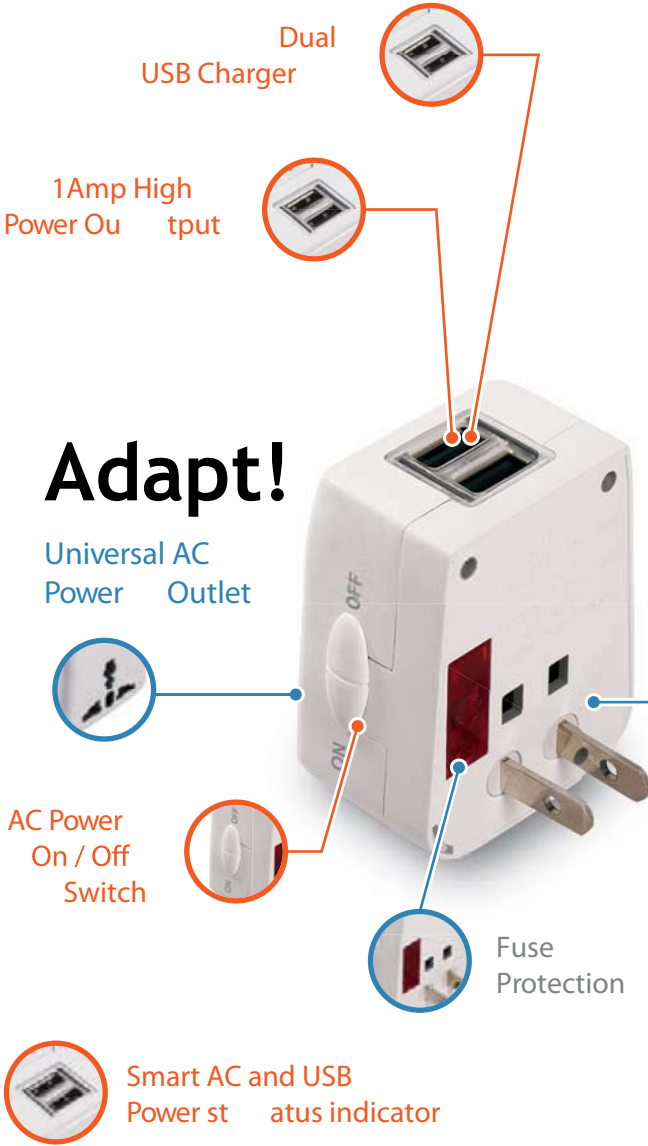

Charge!

Built-in Auto Switching
Dual USB Charger

Adapt!

Anywhere!

Universal Travel Adapter

OneAdapter™ ChargerDual

Do even more, with less!

OneAdapter™ ChargerDual PA-PPI-380

Technical Specifications
AC Max. Power: AC 125V~6A / AC 250V~3A
USB Max. Output Power: 5 Vdc ~ 1A
USB input power: 100~250 Vac
Fuse: 3A / 250Vac
Dimension (LxWxH): 63 x 54 x 73 mm
Weight: 95 g.
Patent Pending